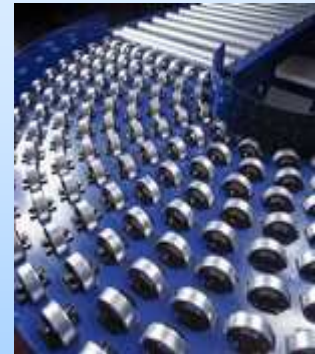

Riverbank
Engineering
Ltd

GRAVITY CONVEYORS

BALL TABLES

ROLLER SPARES

There are so many types of Gravity Roller Conveyors, Ball Table, Skate Wheel to suit all applications. Whether you require mild steel, stainless or aluminium frames we can accommodate your needs from lighter duty PVC rollers to heavy duty able to take 650kg load per roller. We offer an impressive range of conveyor rollers spares from 20mm diameter to 100mm diameter in stainless steel, mild steel, plastic and rubber covered steel.